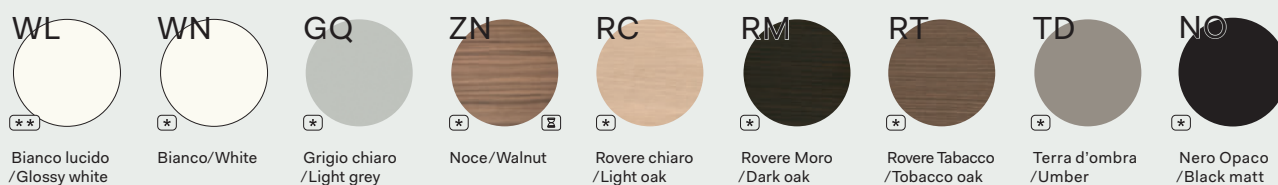

DV503 Contenitori universali/Universal storage Finiture cromatiche/Colour finishes

Contenitori/Storage units

Scocca sp. 1.8 cm, in melaminico - Ripiani sp. 2.5 cm, in melaminico o metallo/Body 1.8 cm thick, in melamine - Shelves 2.5 cm thick, in melamine or metal

Ante sp. 0.4 cm, in vetro temperato con telaio in alluminio anodizzato sp. 2 cm (H 79.6/124.4/159.6/204.4 cm) /Doors 0.4 cm thick, tempered glass with anodized aluminium frame 2 cm thick (H 79.6/124.4/159.6/204.4 cm thick)

Ante e Top sp. 1.8 cm, in impiallacciato/Doors and tops 1.8 cm thick, veneered

Fianchi e schiene di finitura sp. 1.8 cm, in impiallacciato /Decorative side and back panels 1.8 cm thick, veneered

Fianchi e schiene di finitura sp. 1.8 cm, in melaminico (*) o laminato (**)/Decorative side and back panels 1.8 cm thick, in melamine (*) or laminate (**)