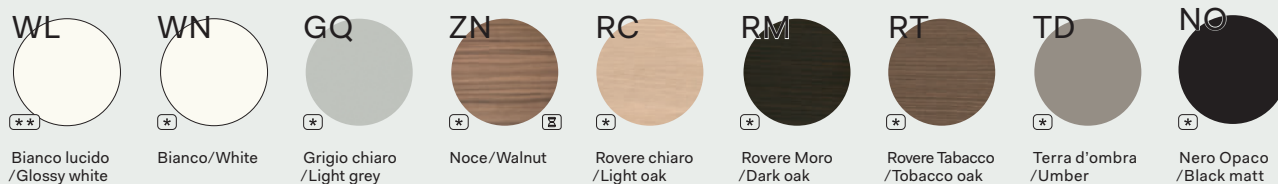

DV503 Contenitori universali/Universal storage Finiture cromatiche/Colour finishes

Contenitori/Storage units

Scocca sp. 1.8 cm, in melaminico - Ripiani sp. 2.5 cm, in melaminico o metallo/Body 1.8 cm thick, in melamine - Shelves 2.5 cm thick, in melamine or metal

Ante e Top sp. 1.8 cm, in melaminico (*) o laminato (**)/Doors and tops 1.8 cm thick, in melamine (*) or laminate (**)

Ante sp. 0.4 cm, in vetro temperato con telaio in alluminio anodizzato sp. 2 cm (H 124.4/159.6/204.4 cm) /Doors 0.4 cm thick, tempered glass with anodized aluminium frame 2 cm thick (H 124.4/159.6/204.4 cm thick)

Ante e Top sp. 1.8 cm, in impiallacciato/Doors and tops 1.8 cm thick, veneered

Fianchi e schiene di finitura sp. 1.8 cm, in impiallacciato /Decorative side and back panels 1.8 cm thick, veneered

Fianchi e schiene di finitura sp. 1.8 cm, in melaminico (*) o laminato (**)/Decorative side and back panels 1.8 cm thick, in melamine (*) or laminate (**)