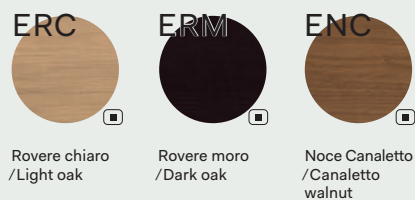

DV503 Contenitori universali/Universal storage Finiture cromatiche/Colour finishes

Contenitori/Storage units

Scocca sp. 1.8 cm, in melaminico - Ripiani sp. 2.5 cm, in melaminico o metallo/Body 1.8 cm thick, in melamine - Shelves 2.5 cm thick, in melamine or metal

Ante e Top sp. 1.8 cm, in melaminico (*) o laminato (**)/Doors and tops 1.8 cm thick, in melamine (*) or laminate (**)

Ante sp. 0.4 cm, in vetro temperato con telaio in alluminio anodizzato sp. 2 cm (H 124.4/159.6/204.4 cm) /Doors 0.4 cm thick, tempered glass with anodized aluminium frame 2 cm thick (H 124.4/159.6/204.4 cm thick)

Ante sp. 0.4 cm, in vetro temperato con telaio in alluminio anodizzato sp. 2 cm (H 79.6/124.4/159.6/204.4 cm) /Doors 0.4 cm thick, tempered glass with anodized aluminium frame 2 cm thick (H 79.6/124.4/159.6/204.4 cm thick)

Ante e Top sp. 1.8 cm, in impiallacciato/Doors and tops 1.8 cm thick, veneered

Fianchi e schiene di finitura sp. 1.8 cm, in impiallacciato /Decorative side and back panels 1.8 cm thick, veneered

Fianchi e schiene di finitura sp. 1.8 cm, in melaminico (*) o laminato (**)/Decorative side and back panels 1.8 cm thick, in melamine (*) or laminate (**)

Maniglie + finiture/Handles + finishes

Note

- Prodotti non in pronta consegna. Per la disponibilità contattare l'ufficio commerciale/Items not in prompt delivery. Please contact the commercial department to check availability;
- ☒ Fino ad esaurimento/Until exhaustion.