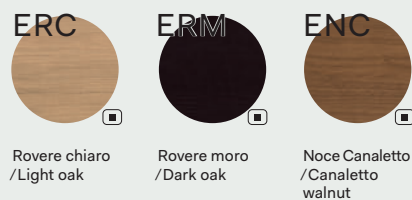

Fianchi e schiene di finitura sp. 1.8 cm, in impiallacciato /Decorative side and back panels 1.8 cm thick, veneered

Fianchi e schiene di finitura sp. 1.8 cm, in melaminico (*) o laminato (**)/Decorative side and back panels 1.8 cm thick, in melamine (*) or laminate (**)